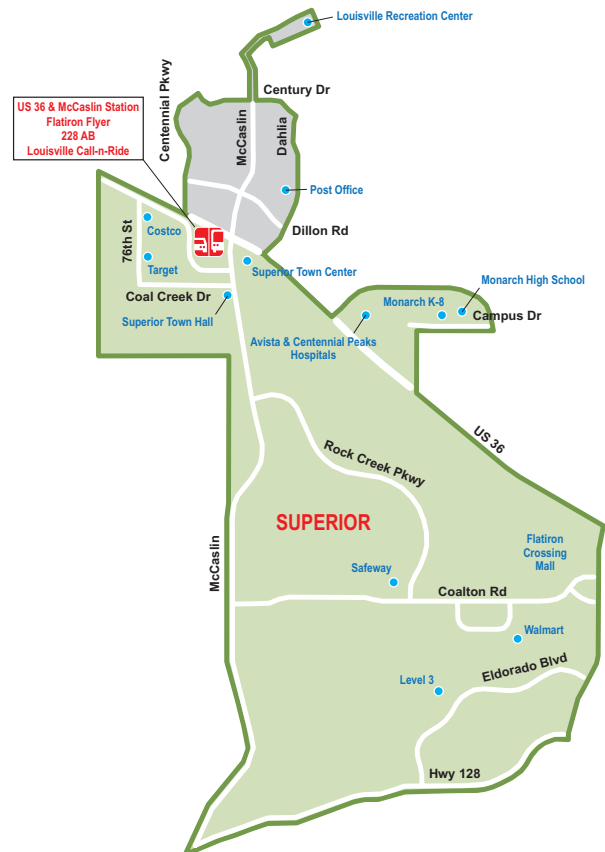

Call-n-Ride SUPERIOR

* Service is offered within the boundaries of your city or town with the addition of a few shared locations.